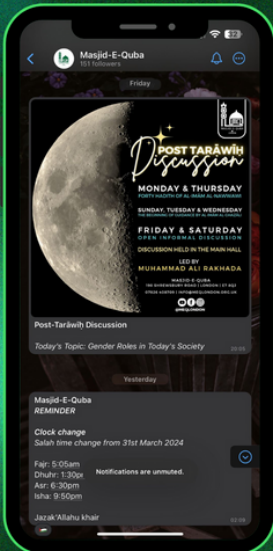

**JOIN THE MEQLONDON WHATSAPP CHANNEL**

WHERE YOU'LL RECEIVE EVEN MORE FREQUENT UPDATES COMPARED TO OUR BROADCAST CHANNEL WITHOUT CLOGGING UP YOUR MEDIA!

1 SCAN THE QR CODE OR GO ON LINKTR.EE/MEQLONDON

2 CLICK FOLLOW ON THE TOP RIGHT